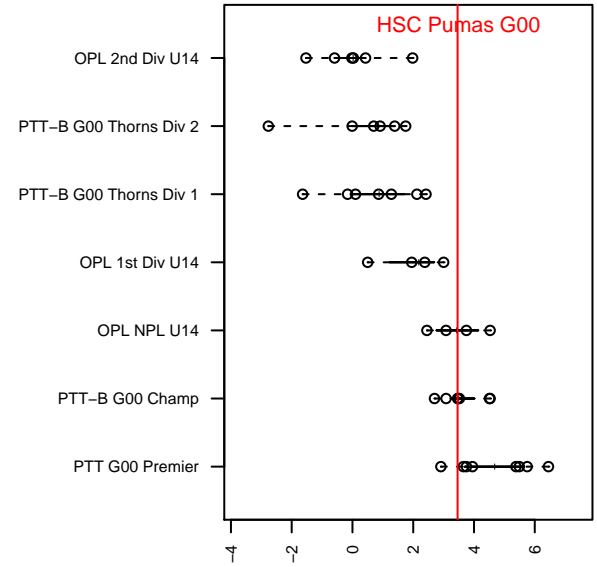

HSC Pumas G00

Hillsboro Soccer Club
 Hillsboro, OR
 G00 total strength=1247
 attack=6.34 defense=3.5
 fall league = PTT-B G00 Championship
 spr league = Spr OYS G00 Div 1

alt names used:
 HSC Pumas
 HSC Pumas
 HSC Pumas
 HSC Pumas

Venues played:
 2014 Beaverton Cup GU15 Silver
 2014 Mt Hood Challenge U14
 2014 PTT-B G00 Championship
 2014 OYS Presidents Cup G00
 2014 Spr OYS G00 Division 1

HSC Pumas G00
 Dots are actual minus expected GF (blue circles) and GA (red triangles).
 Blue line is smoothed change in attack strength. Red is smoothed change in defense strength.

**attack and defense variance (black dot)
relative to other teams
and top 10 in region**

**attack and defense rating
relative to others at age
and all opponents in last 13 months**

Performance relative to 13 month average